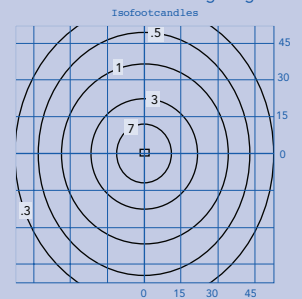

PHOTOMETRICS

150W HPS @ 15' Mounting Height

† 4T = 120, 208, 240, 277 volts (pre-wired to 277)

120 = 120 volts

Specifications subject to change without notice.

HID/CFL Fixtures