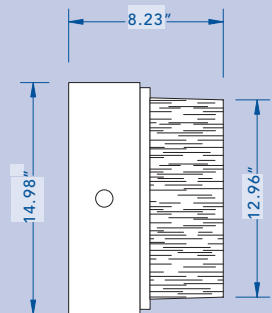

12/20/2016

LIMITED QUANTITIES AVAILABLE

15" Canopy

HPS / 70 watts | PS / 100 watts

Applications

Ideal for lighting high abuse areas in schools, condos, garages, parks or any public building.

Features

- Steel Housing (Dark Bronze)
- Polycarbonate lens
- 1/2" Conduit Access
- Lamp Included

PHOTOMETRICS

150W HPS @ 15' Mounting Height

† 4T = 120, 208, 240, 277 volts (pre-wired to 277)

120 = 120 volts

Specifications subject to change without notice.

HID/CFL Fixtures