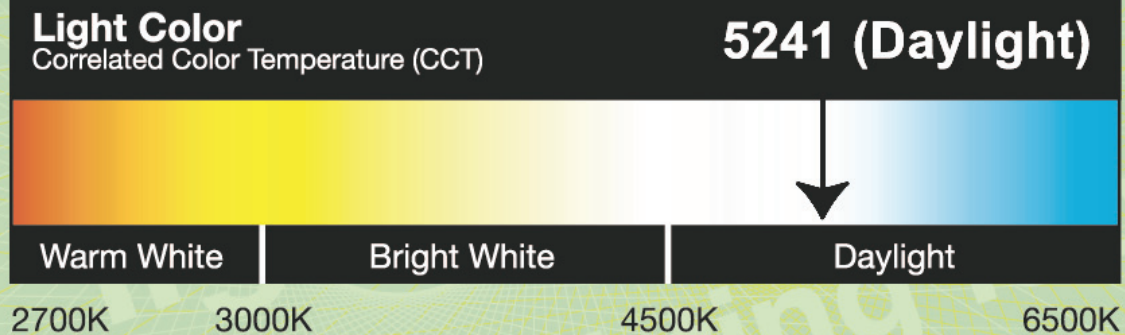

# lighting facts<sup>®</sup>

A Program of the U.S. DOE

Light Output (Lumens)	4201
Watts	48.2
Lumens per Watt (Efficacy)	87

Color Accuracy Color Rendering Index (CRI)	66
-----------------------------------------------	----